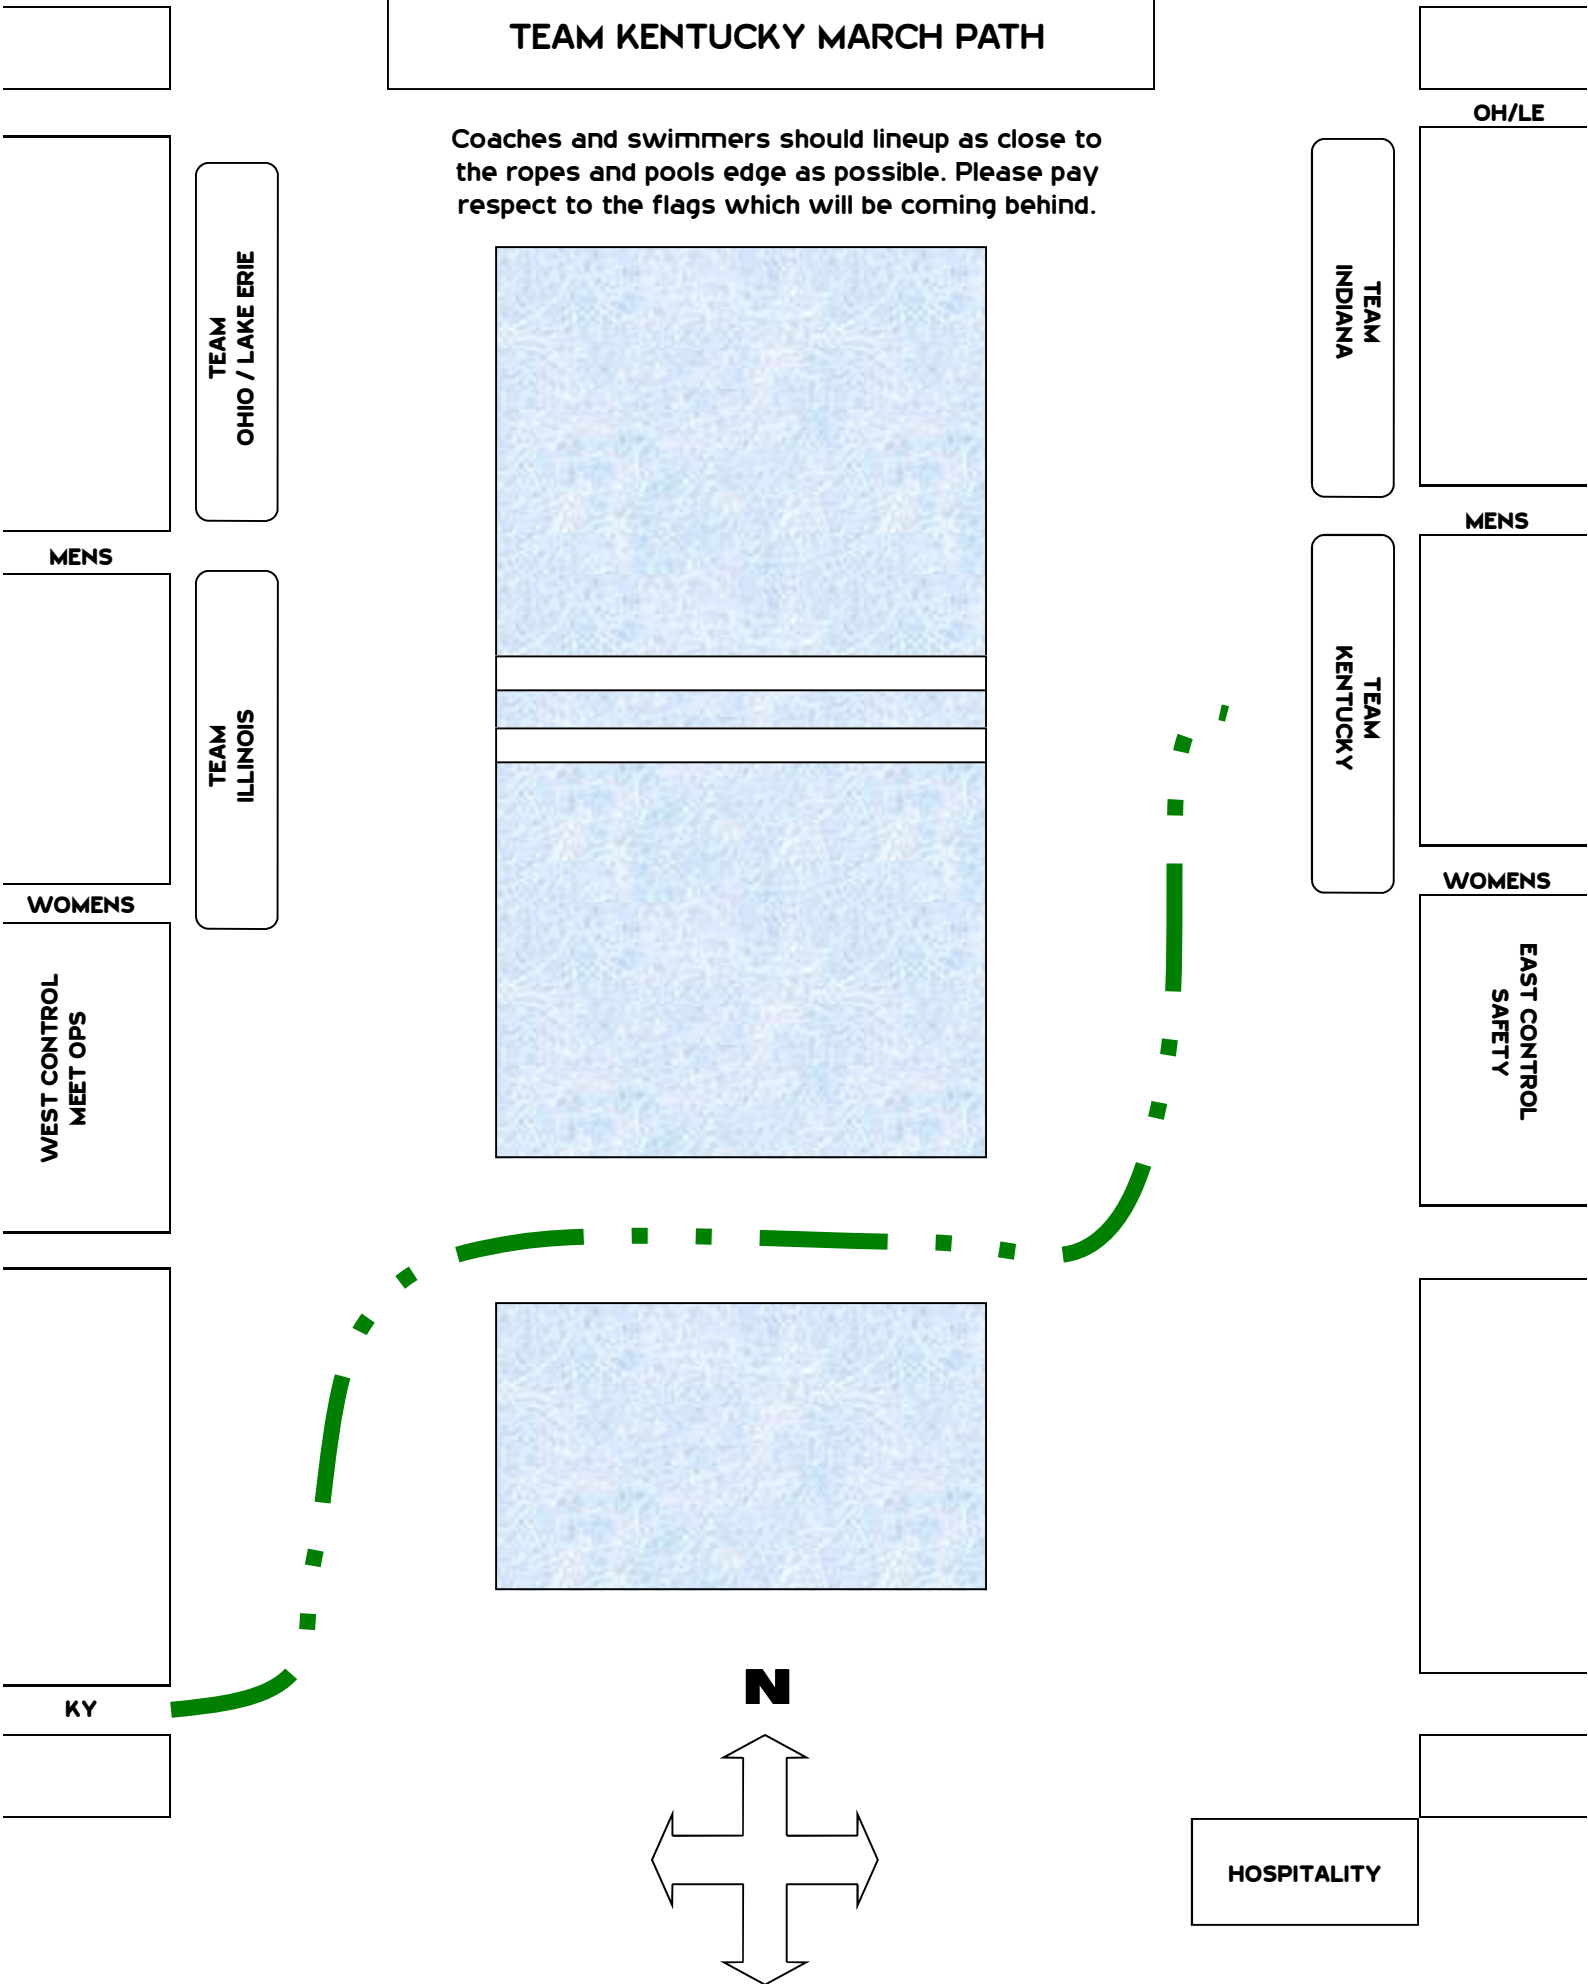

TEAM ILLINOIS MARCH PATH

Coaches and swimmers should lineup as close to the ropes and pools edge as possible. Please pay respect to the flags which will be coming behind.

TEAM OHIO / LAKE ERIE

TEAM ILLINOIS

N

TEAM OHIO/LE MARCH PATH

TEAM OHIO / LAKE ERIE

TEAM ILLINOIS

TEAM INDIANA

TEAM KENTUCKY

Coaches and swimmers should lineup as close to the ropes and pools edge as possible. Please pay respect to the flags which will be coming behind.

OH/LE

TEAM INDIANA

TEAM KENTUCKY

MENS

WOMENS

EAST CONTROL
SAFETY

HOSPITALITY

TEAM KENTUCKY MARCH PATH

Coaches and swimmers should lineup as close to the ropes and pools edge as possible. Please pay respect to the flags which will be coming behind.

FLAGS and OFFICIALS MARCH PATH

1 swimmer from each team for state flags,
official for US Flag and all officials follow flags and
line up behind the blocks